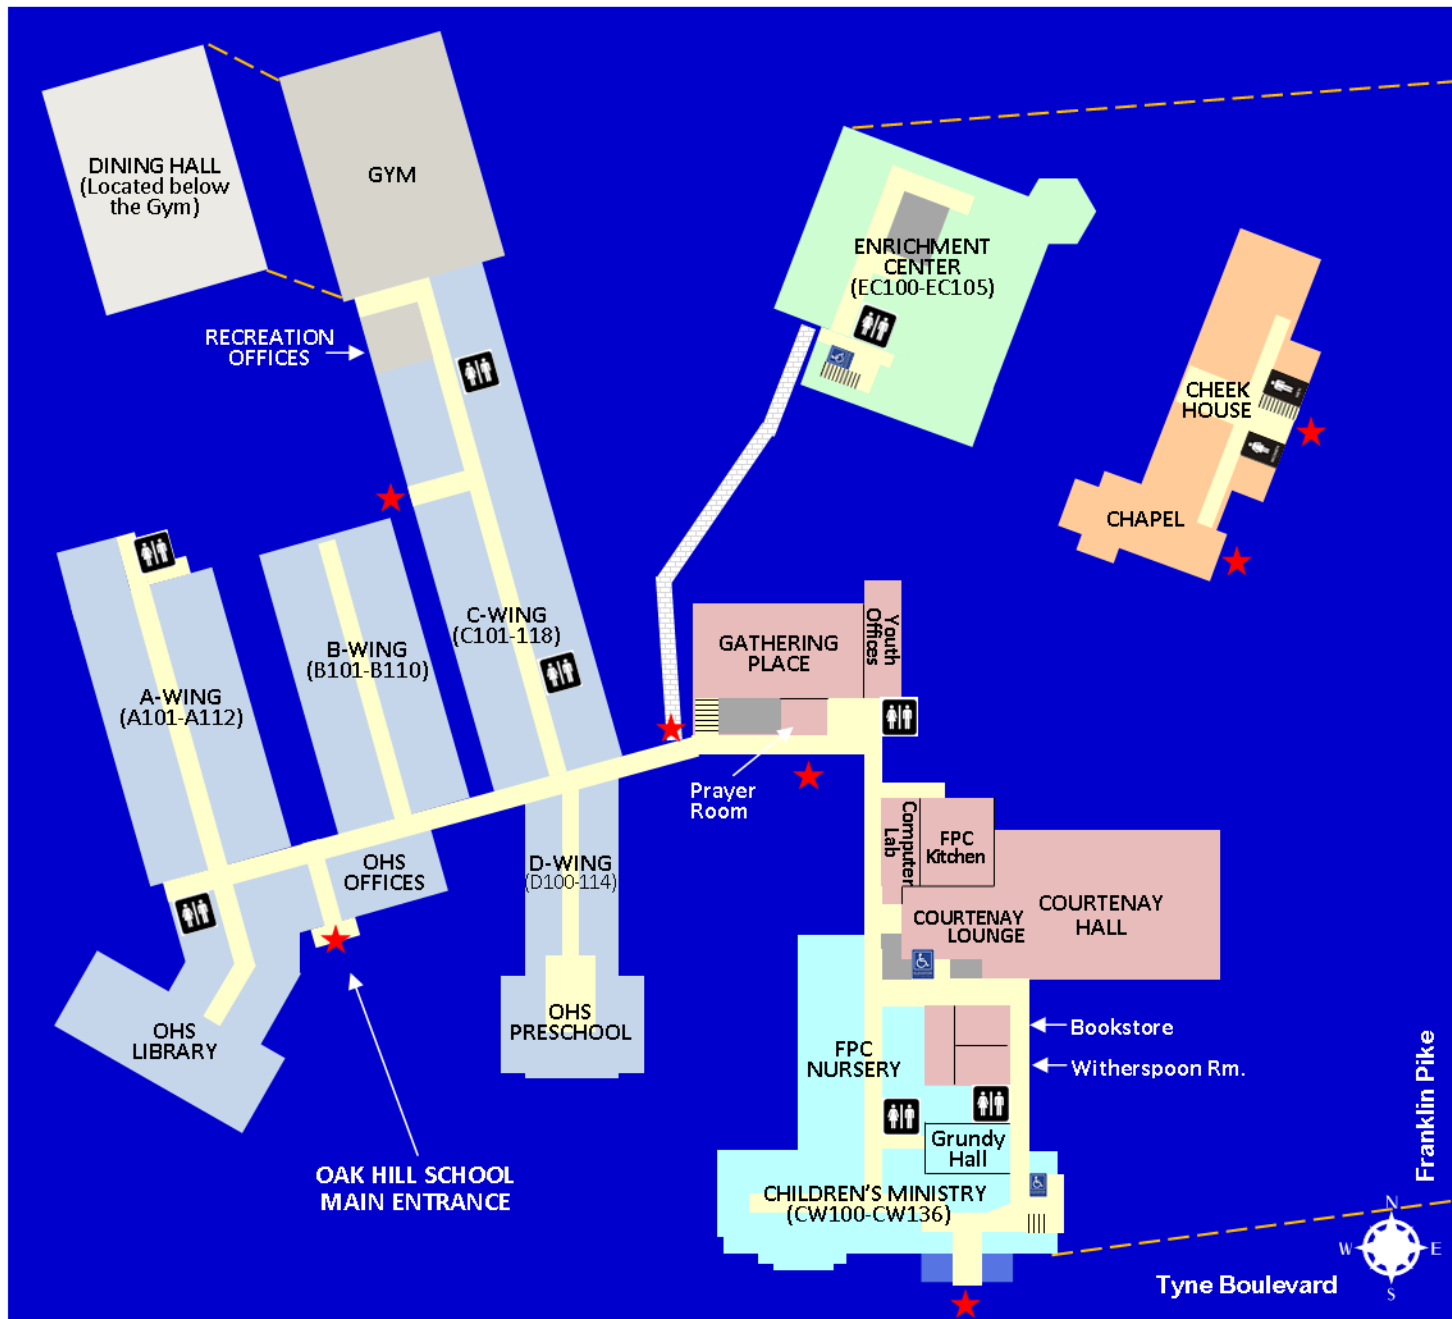

THE CAMPUS OF FIRST PRESBYTERIAN CHURCH AND OAK HILL SCHOOL

LOWER LEVEL

UPPER LEVEL

	Restrooms		Entrances Open on Sunday
	Elevator		Hallways