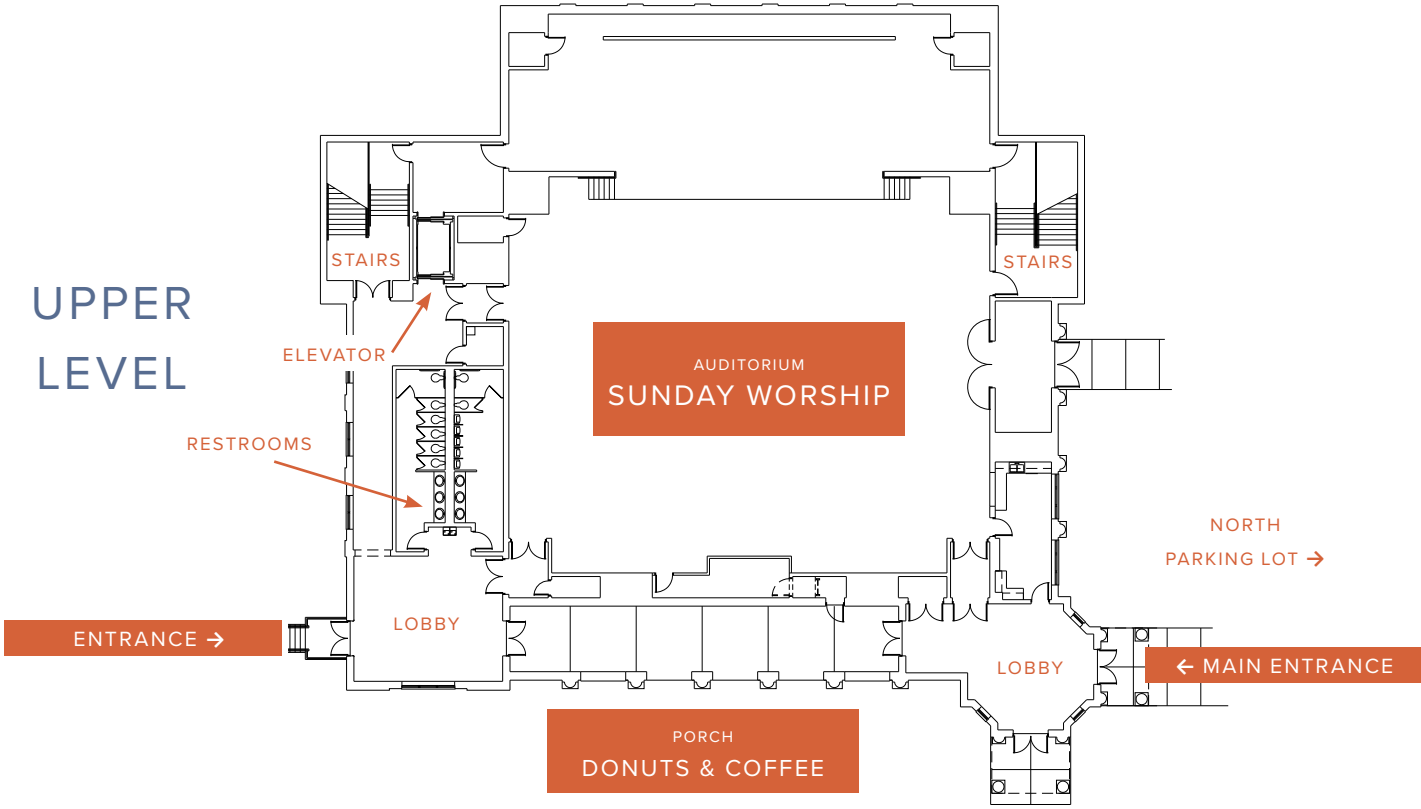

# WORSHIP

*in the*

## Enrichment Center

---

BEGINNING JULY 11  
8:30 & 11:00 A.M

Over the past year, we have made multiple improvements to the Sanctuary, seeking to care well for a space that previous generations have established and sustained. While many of these renovations have focused on the functionality of the room, the underlying intention has been to make the Sanctuary a liminal space where we can proclaim the Word, offer prayer, and sing praises to the living God. These improvements have been funded by a bequest from a deceased church member, an unsolicited gift from a current member, and endowment income, enabling us to complete the work without impacting our operating budget. Beginning Sunday, July 11, through the month of August, the Sanctuary will be closed for the final steps of the renovation process. During this period, worship will be in the Enrichment Center, still at the familiar times of 8:30 and 11:00 a.m. See the maps inside on the back cover to navigate to our temporary worship location. Thank you for your patience and flexibility during this time of renewal.

SEE NEXT PAGE FOR  
ENRICHMENT CENTER INTERIOR MAPS

# ENRICHMENT CENTER

UPPER  
LEVEL

LOWER  
LEVEL